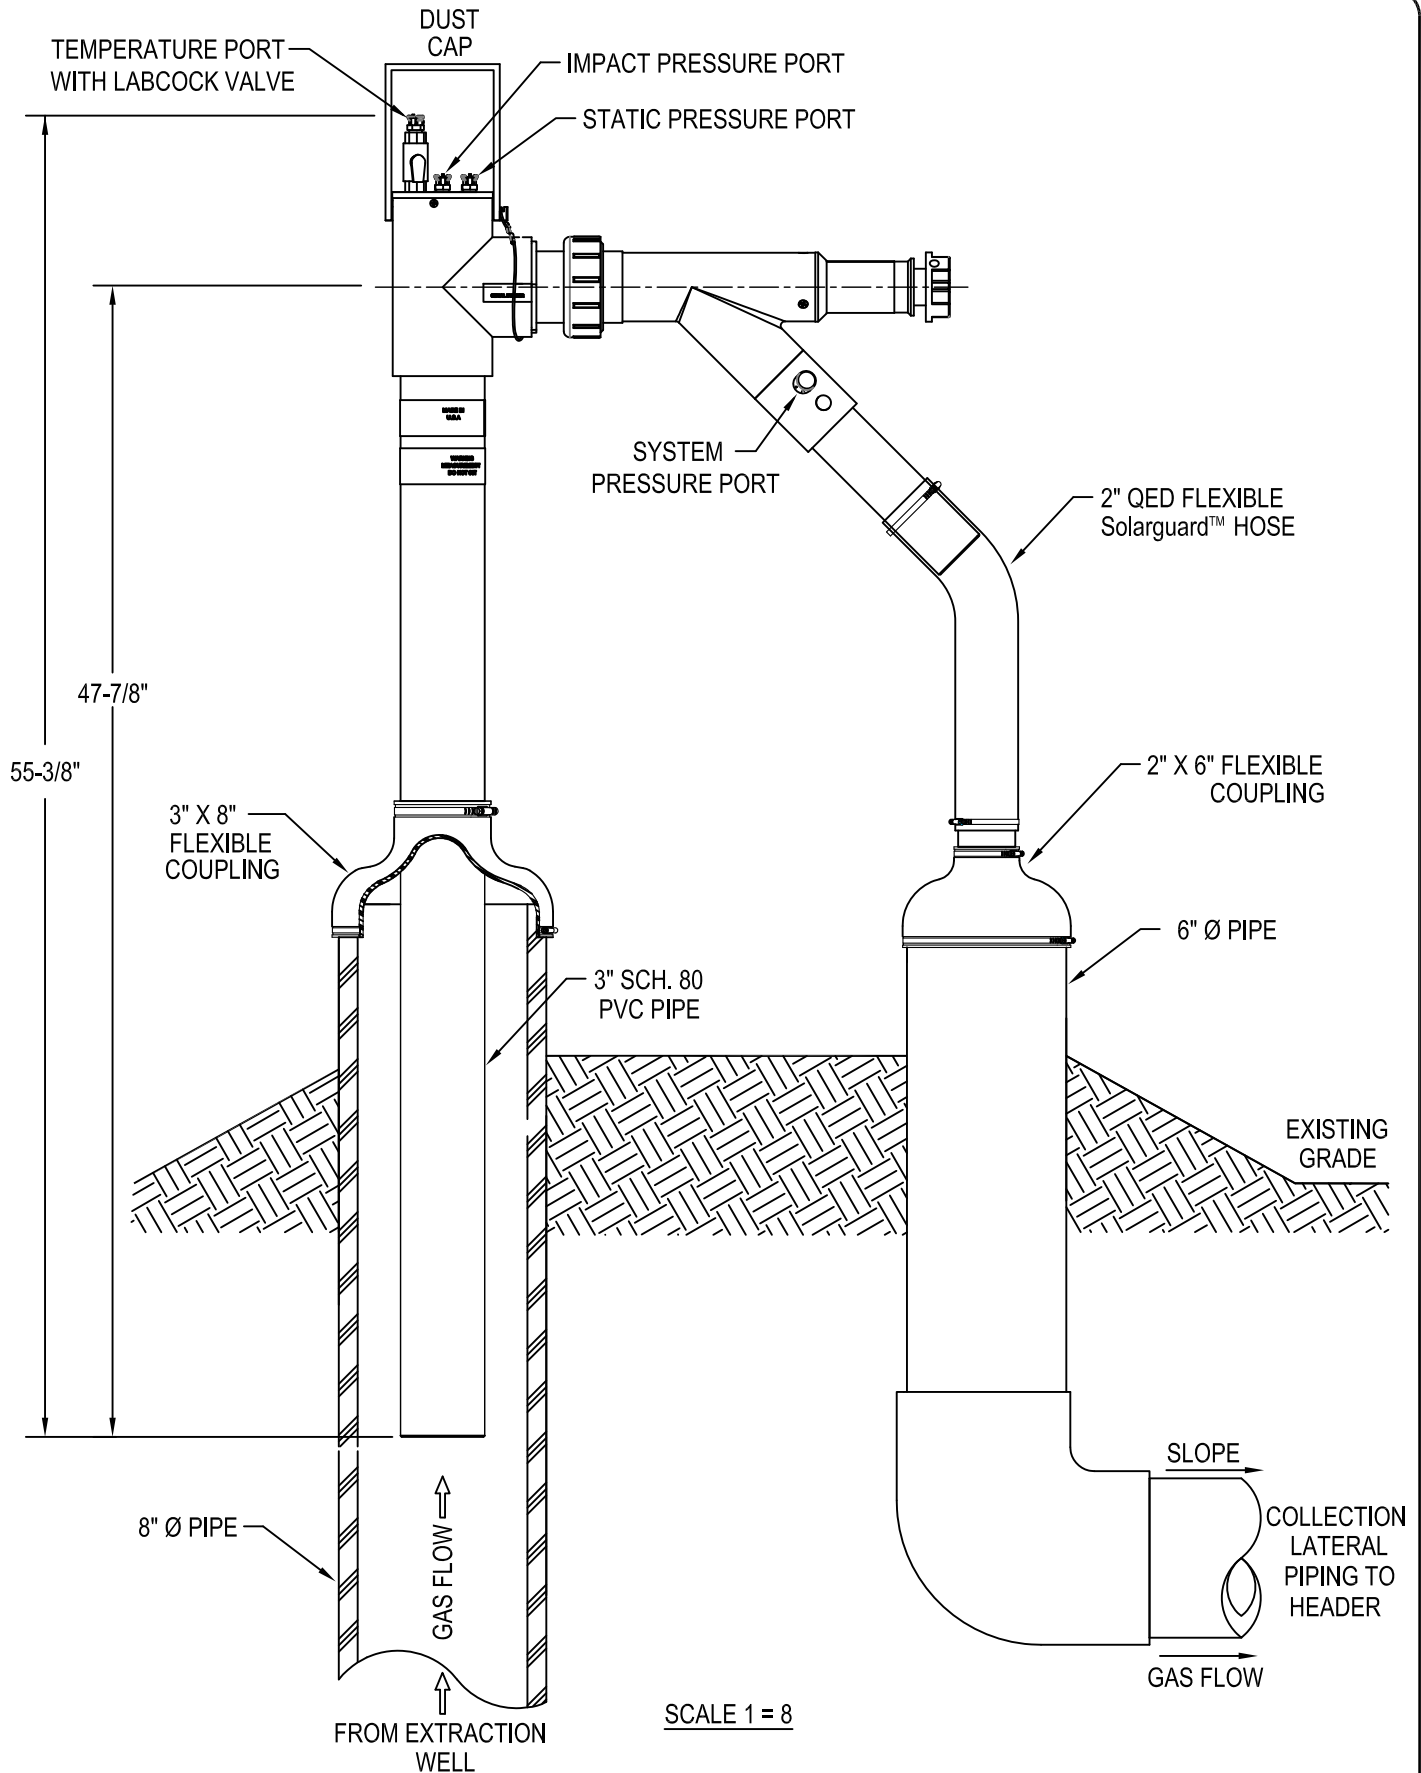

Accu-Flo WELLHEAD, 3" VERTICAL PVC WITH 2" Exact-Flo VALVE, QUICK CONNECT FOR STATIC AND IMPACT PRESSURE AND LABCOCK VALVE FOR TEMPERATURE. FULL ASSEMBLY 3" X 8"

QED Environmental Systems
 734-995-2547 -US HEADQUARTERS
 734-995-1170 -FAX
 800-624-2026 -NORTH AMERICA TOLL FREE
 www.QEDENV.COM -WEB PAGE

UNLESS OTHERWISE SPECIFIED	APPROVALS	DATE
FRAC : .XXX : .005	DRAWN TONY RAMIREZ	12-28-18
.XX : .01 .XXXX : .0005	DESIGNER	
MATERIAL	CHECKED	
FINISH	APPROVED	

TITLE Accu-Flo WELLHEAD, 3' VERT. PVC W/2' EXACTFLO VALVE FULL ASSEMBLY 3" X 8"	
DWG No. 606354	REV -
SCALE NONE	SHT 1 OF 1