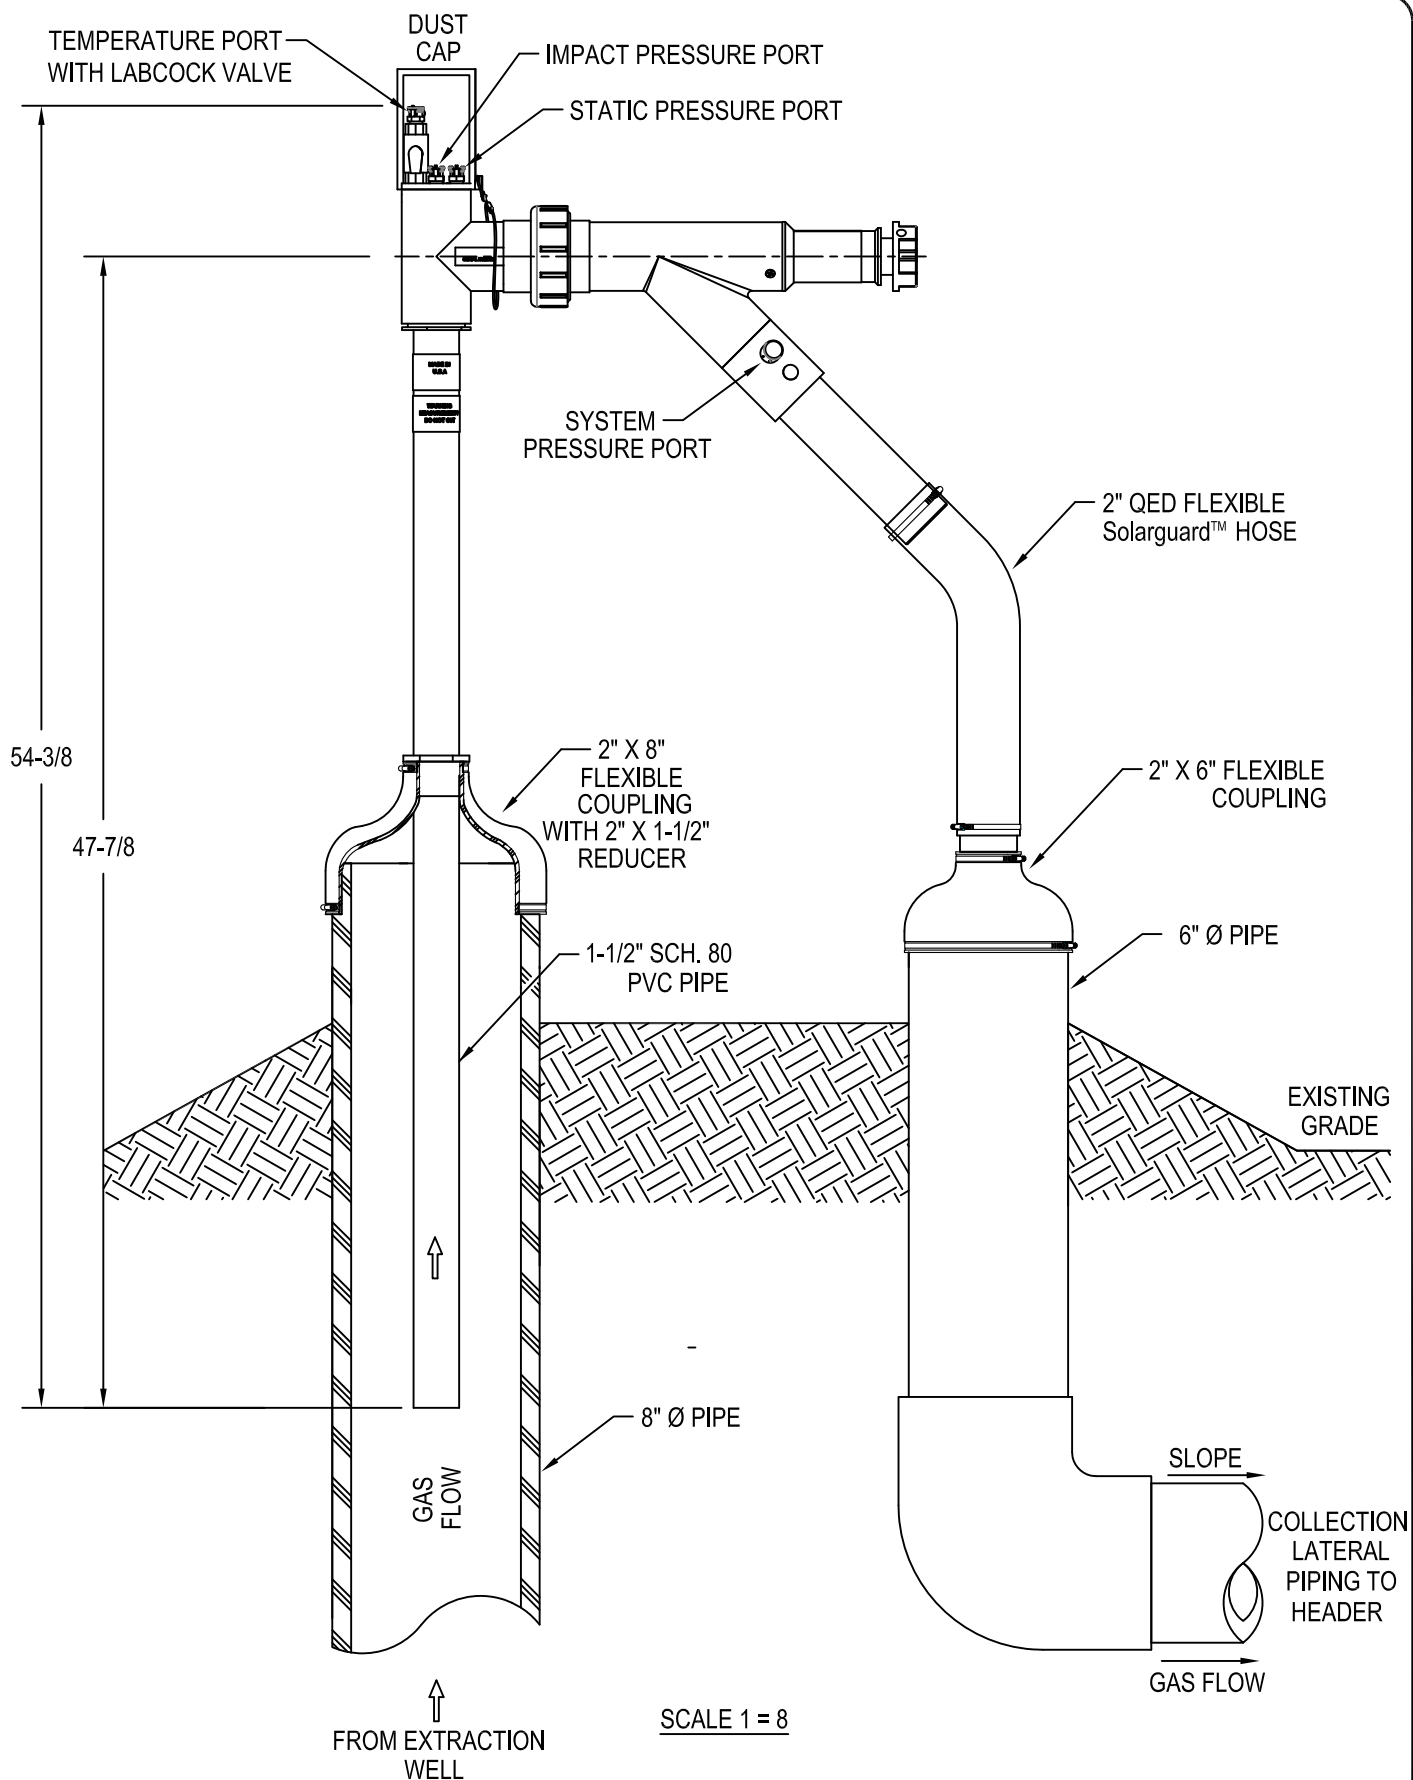

Accu-Flo WELLHEAD, 1.5" VERTICAL PVC WITH 2" Exact-Flo VALVE, QUICK CONNECT FOR STATIC AND IMPACT PRESSURE AND LABCOCK VALVE FOR TEMPERATURE. FULL ASSEMBLY 1-1/2" X 8"

734-995-2547 -US HEADQUARTERS
 734-995-1170 -FAX
 800-624-2026 -NORTH AMERICA TOLL FREE
 WWW.QEDENV.COM -WEB PAGE

TOLERANCES UNLESS OTHERWISE SPECIFIED		APPROVALS	DATE	TITLE
FRAC :	ANGULAR : .5°	DRAWN	12-17-18	Accu-Flo WELLHEAD, 1.5' VERTICAL PVC WITH 2" Exact-Flo VALVE
.XX : .01	.XXX : .005 .XXXX : .0005	DESIGNER	12-18-18	
MATERIAL		CHECKED	12-18-18	DWG No. 606314
FINISH		APPROVED	12-18-18	SCALE NDNE
				SHT 1 OF 1

APPROVALS	DATE	TITLE
DRAWN	12-17-18	Accu-Flo WELLHEAD, 1.5' VERTICAL PVC WITH 2" Exact-Flo VALVE
DESIGNER	12-18-18	
CHECKED	12-18-18	DWG No. 606314
APPROVED	12-18-18	SCALE NDNE
		SHT 1 OF 1