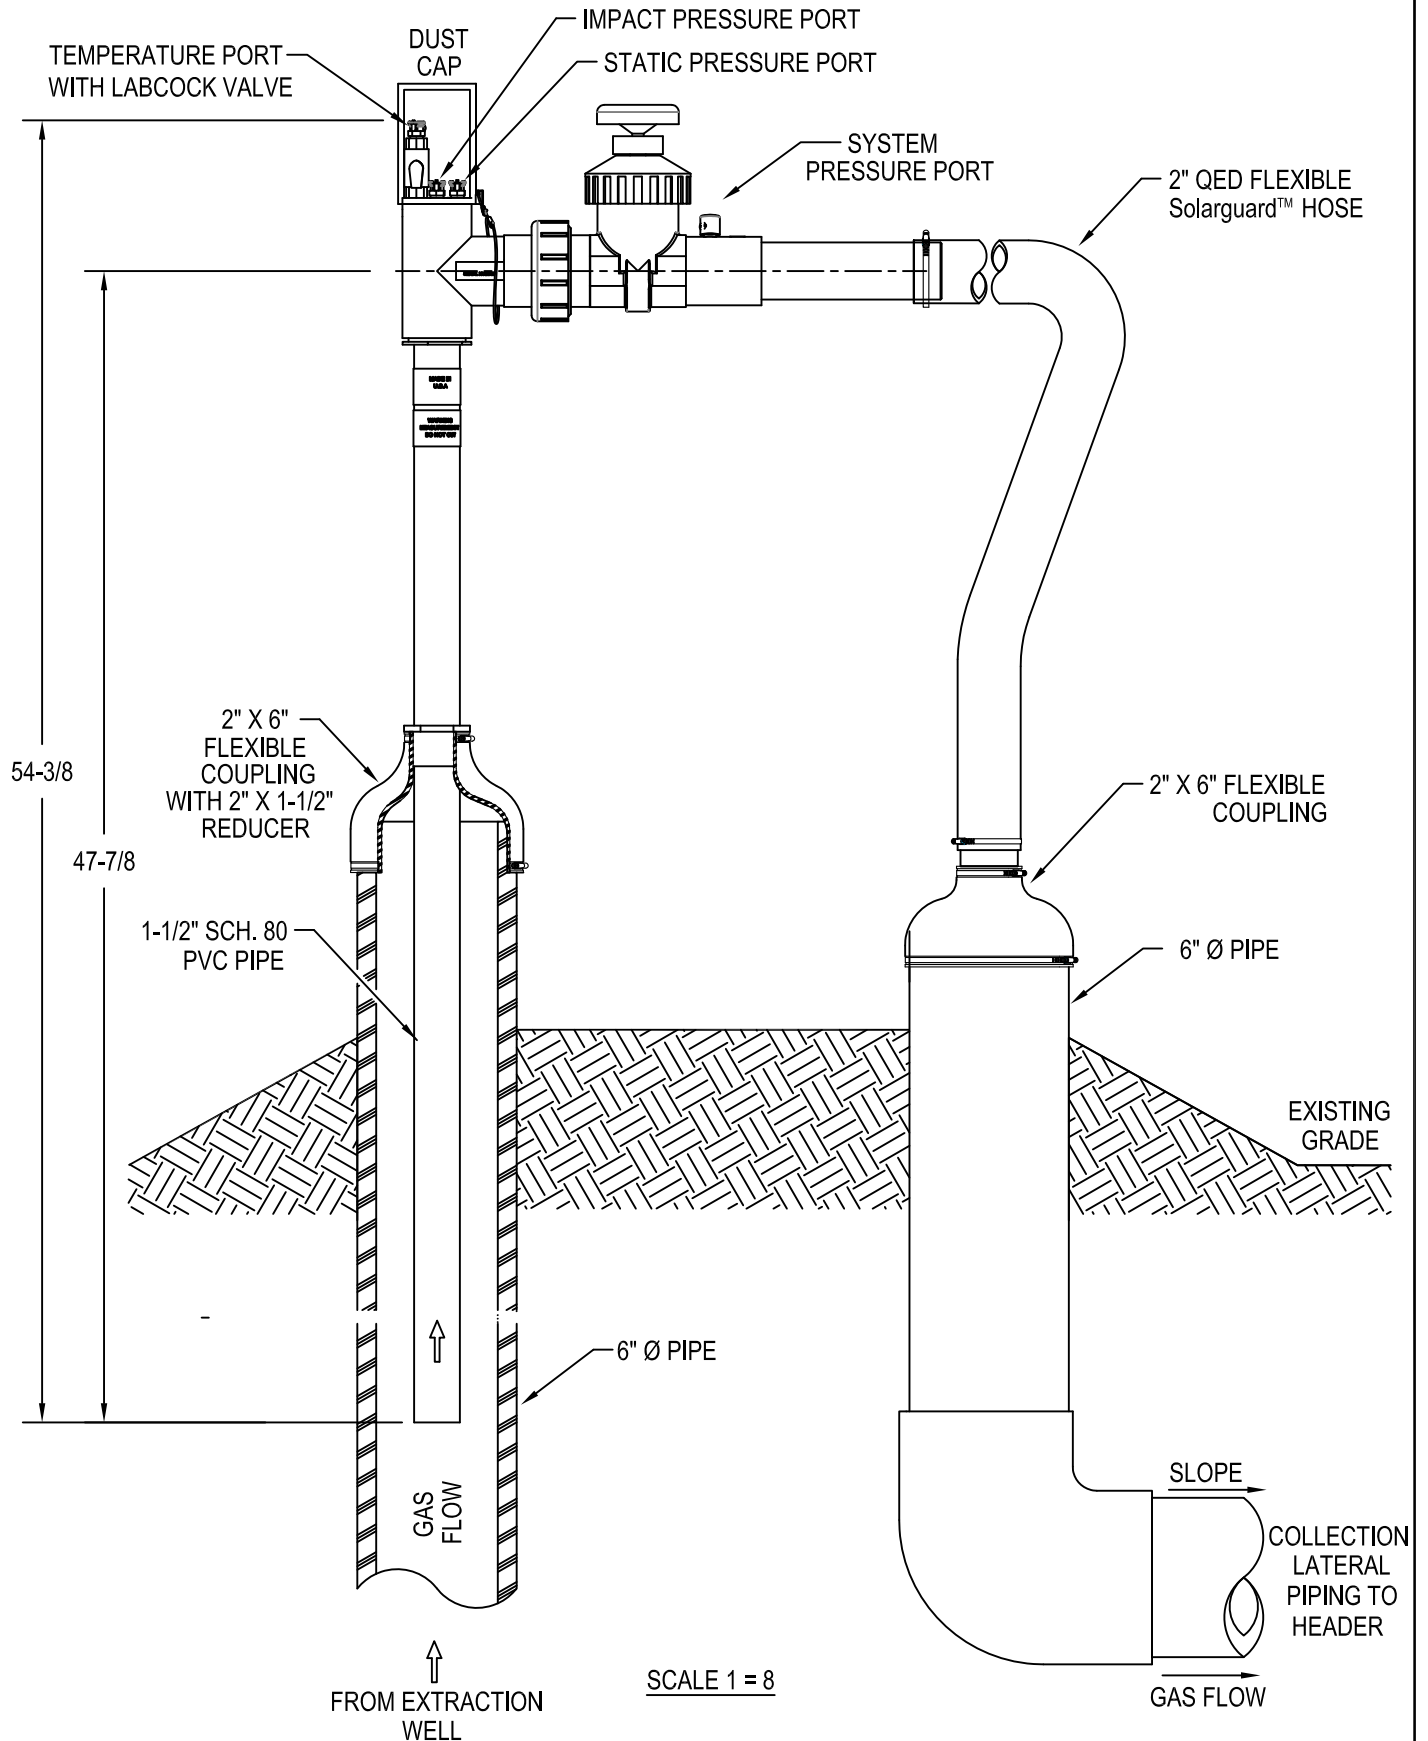

**Accu-Flo WELLHEAD, 1.5" VERTICAL PVC WITH 2" GATE VALVE, QUICK CONNECT FOR STATIC AND IMPACT PRESSURE AND LABCOCK VALVE FOR TEMPERATURE. FULL ASSEMBLY 1-1/2" X 6"**

734-995-2547 -US HEADQUARTERS  
 734-995-1170 -FAX  
 800-624-2026 -NORTH AMERICA TOLL FREE  
 www.QEDENV.COM -WEB PAGE

TOLERANCES UNLESS OTHERWISE SPECIFIED	APPROVALS	DATE
ANGULAR : .5°	DRAWN TONY RAMIREZ	12-17-18
FRAC : .XXX : .005	DESIGNER L/N/CFE	12-18-18
.XX : .01	CHECKED L/N/CFE	12-18-18
.XXXX : .0005	APPROVED L/N/CFE	12-18-18
MATERIAL		
FINISH		

TITLE	DWG No.	REV
Accu-Flo WELLHEAD, 1.5" VERTICAL PVC WITH 2" GATE VALVE	606313	-
SCALE	NDNE	SHT 1 OF 1