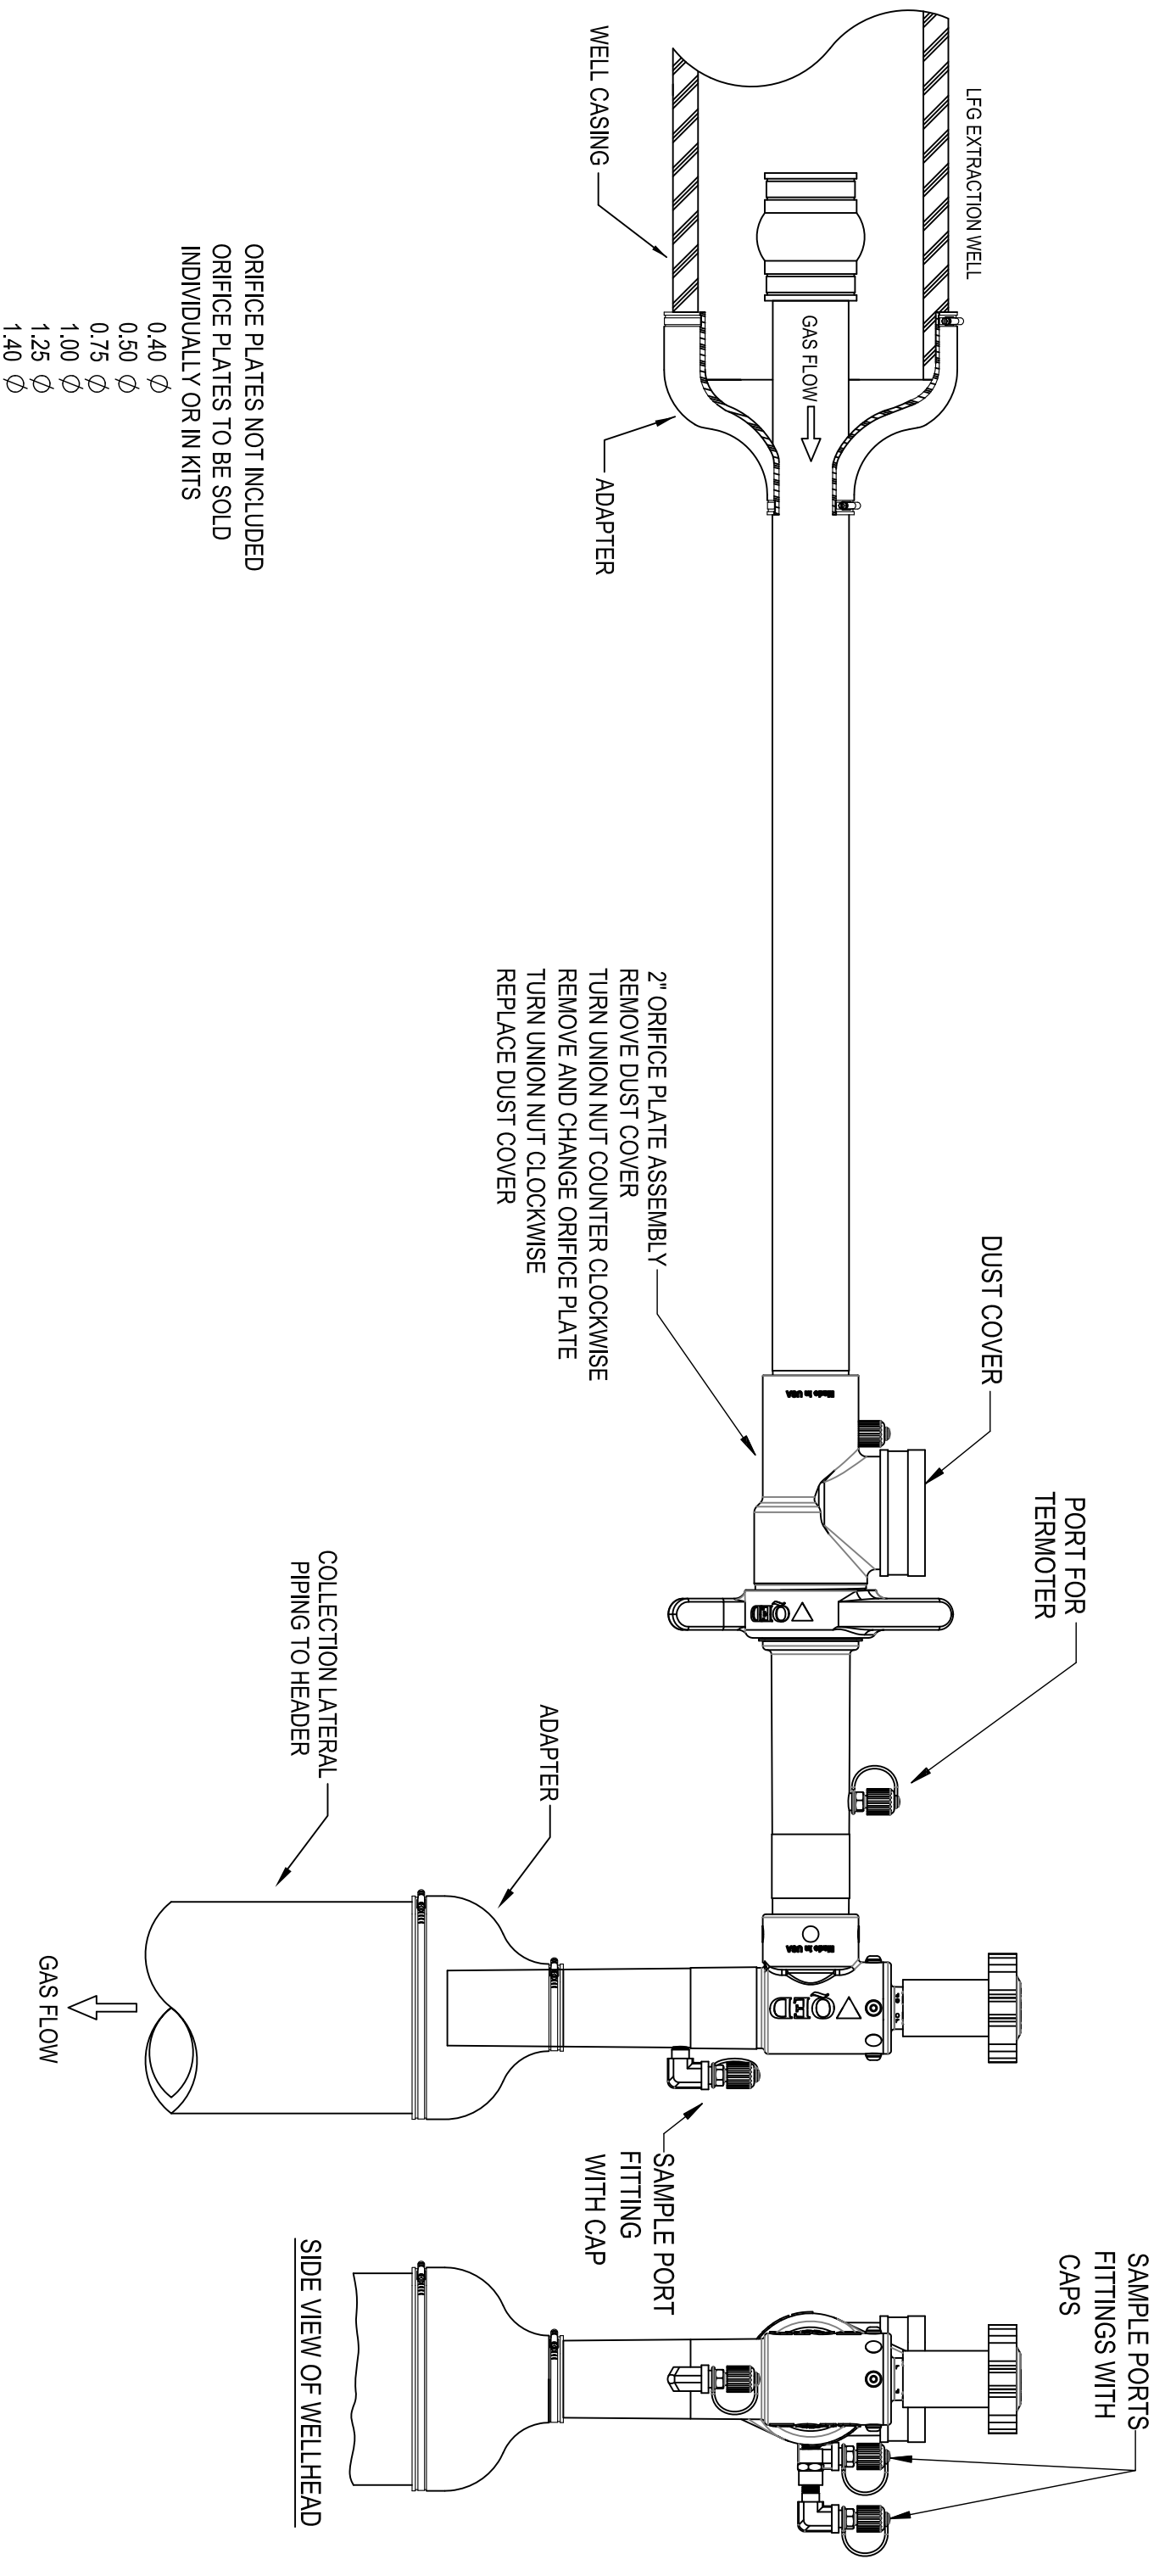

QUICK CHANGE ORIFICE PLATE HORIZONTAL WELLHEAD (MODEL ORP215MHV)

FULL ASSEMBLY

2" ORIFICE PLATE ASSEMBLY
 REMOVE DUST COVER
 TURN UNION NUT COUNTER CLOCKWISE
 REMOVE AND CHANGE ORIFICE PLATE
 TURN UNION NUT CLOCKWISE
 REPLACE DUST COVER

ORIFICE PLATES NOT INCLUDED
 ORIFICE PLATES TO BE SOLD
 INDIVIDUALLY OR IN KITS

- 0.40 Ø
- 0.50 Ø
- 0.75 Ø
- 1.00 Ø
- 1.25 Ø
- 1.40 Ø

SCALE 1 = 5

 <p>Environmental Systems www.qedenv.com - WEB PAGE</p>	<p>794-995-2547 -US HEADQUARTERS 794-995-1170 -FAX 800-624-2026 -NORTH AMERICA TOLL FREE</p>	<p>TOLERANCES SPECIFIED UNLESS OTHERWISE ANGULAR : 5° FRACTION : .005 DECIMAL : .005 FINISH : XXX : .01 MATERIAL : XXXX : .0005</p>	<p>APPROVALS DRAWN : TONY RAMIREZ DESIGNER : TONY RAMIREZ CHECKED : JLN APPROVED : JLN</p>	<p>DATE : 11-2-12 DATE : 11-2-12 DATE : 11-2-12</p>	<p>TITLE : QUICK CHANGE ORIFICE PLATE HORIZONTAL WELLHEAD (MODEL ORP215HV)</p>
	<p>602493 DRAWING No.</p>	<p>01 REV</p>	<p>SEE NOTE</p>	<p>SHT 1 OF 1</p>	