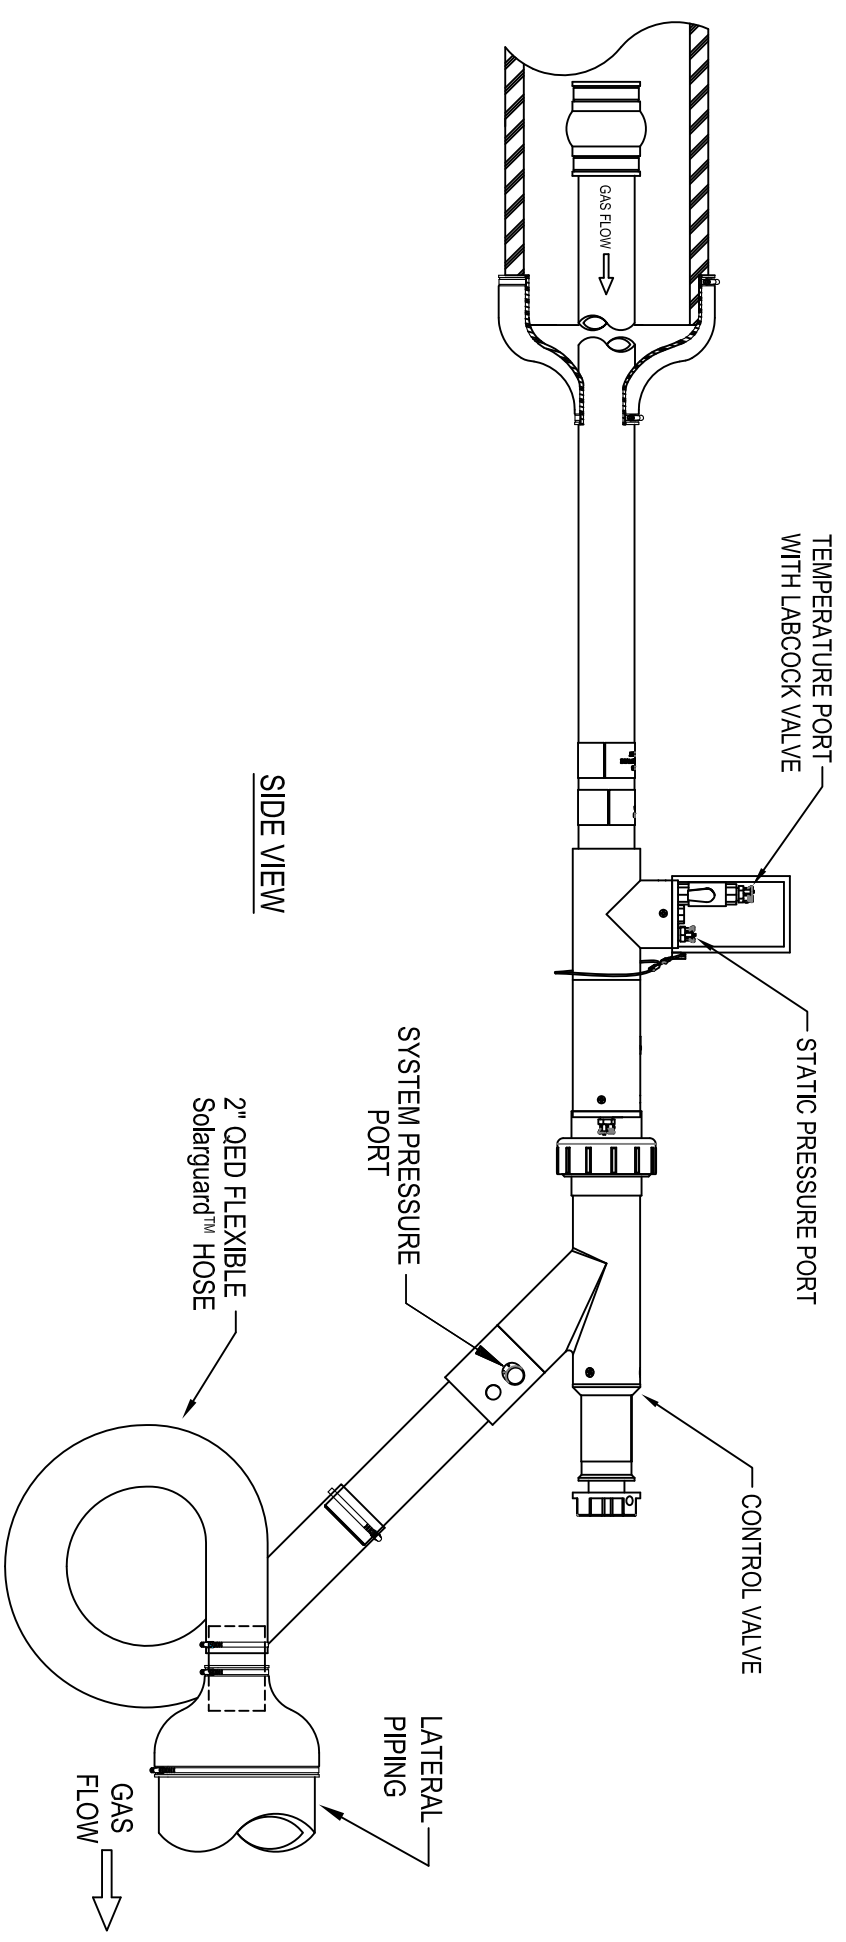

Acu-Flo WELLHEAD, 2" HORIZONTAL PVC WITH 2" EXACT-FLO VALVE, QUICK CONNECT FOR STATIC AND IMPACT PRESSURE AND LABCOCK VALVE FOR TEMPERATURE. FULL ASSEMBLY.

TOP VIEW

SIDE VIEW

SCALE 1 = 8

		794-995-2547 794-995-1170 800-624-2026		-US HEADQUARTERS -FAX -NORTH AMERICA TOLL FREE		WWW.QEDENV.COM -WEB PAGE	
UNLESS OTHERWISE SPECIFIED FINISH: ANGLAR: 5° TOLERANCES: FRACTIONAL: .005 DECIMAL: .005 ANGULAR: .005		APPROVALS DRAWN: [Signature] DESIGNER: [Signature] CHECKED: [Signature] APPROVED: [Signature]		DATE: 12-20-18 DATE: 12-20-18 DATE: 12-20-18		TITLE: AF020-H-E2-Q FULL ASSEMBLY DRAWING No. 606330 SCALE: SEE NOTE	
MATERIAL: [Blank] FINISH: [Blank]		DATE: 12-20-18		REV: -		SHT 1 OF 1	