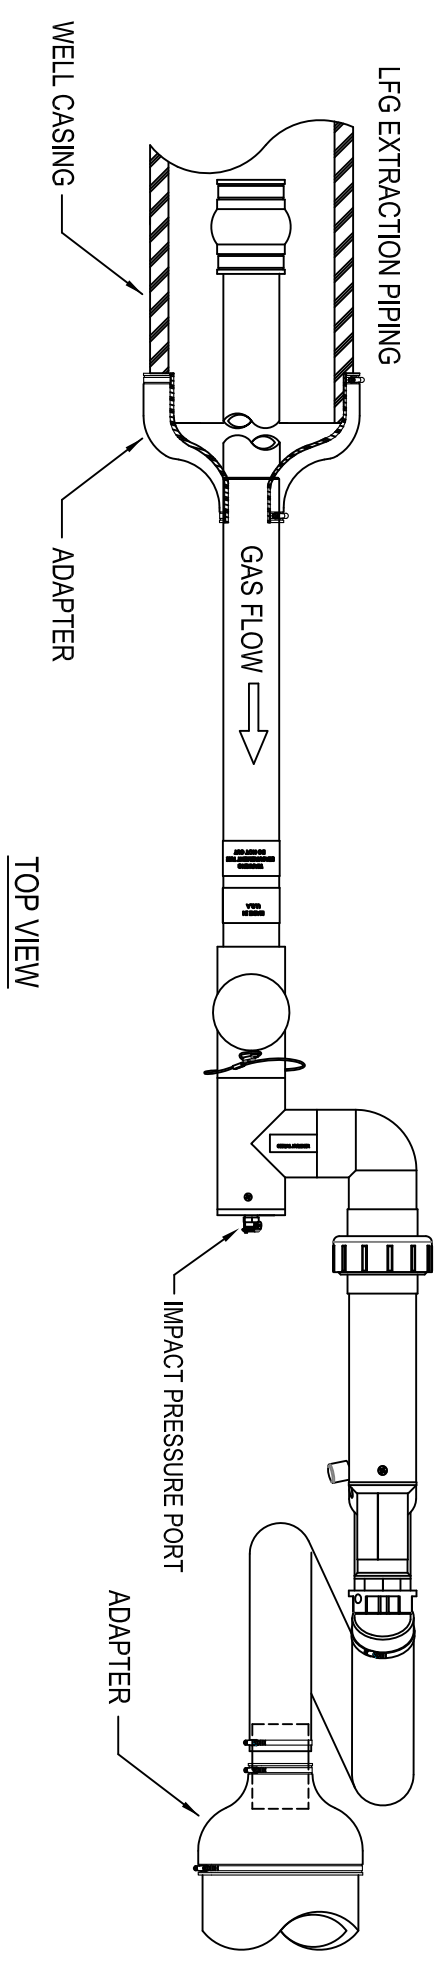

Acu-Flo WELLHEAD, 2" HORIZONTAL PVC WITH 2" EXACT-FLO VALVE, QUICK CONNECT FOR STATIC AND IMPACT PRESSURE AND LABCOCK VALVE FOR TEMPERATURE. FULL ASSEMBLY.

TOP VIEW

SIDE VIEW

SCALE 1 = 8

		794-995-2547 794-995-1170 800-624-2026		-US HEADQUARTERS -FAX -NORTH AMERICA TOLL FREE		WWW.QEDENV.COM -WEB PAGE	
UNLESS OTHERWISE SPECIFIED FINISH: ANGLAR: 5° TOLERANCES: FRACTIONAL: .005 DECIMAL: .005 ANGULAR: .005		APPROVALS DRAWN: [Signature] DESIGNER: [Signature] CHECKED: [Signature] APPROVED: [Signature]		DATE: 12-20-18 DATE: 12-20-18 DATE: 12-20-18		TITLE: AF020-H-E2-Q FULL ASSEMBLY DRAWING No. 606330 SCALE: SEE NOTE	
MATERIAL: [Blank] FINISH: [Blank]		DATE: 12-20-18		REV: -		SHT 1 OF 1	