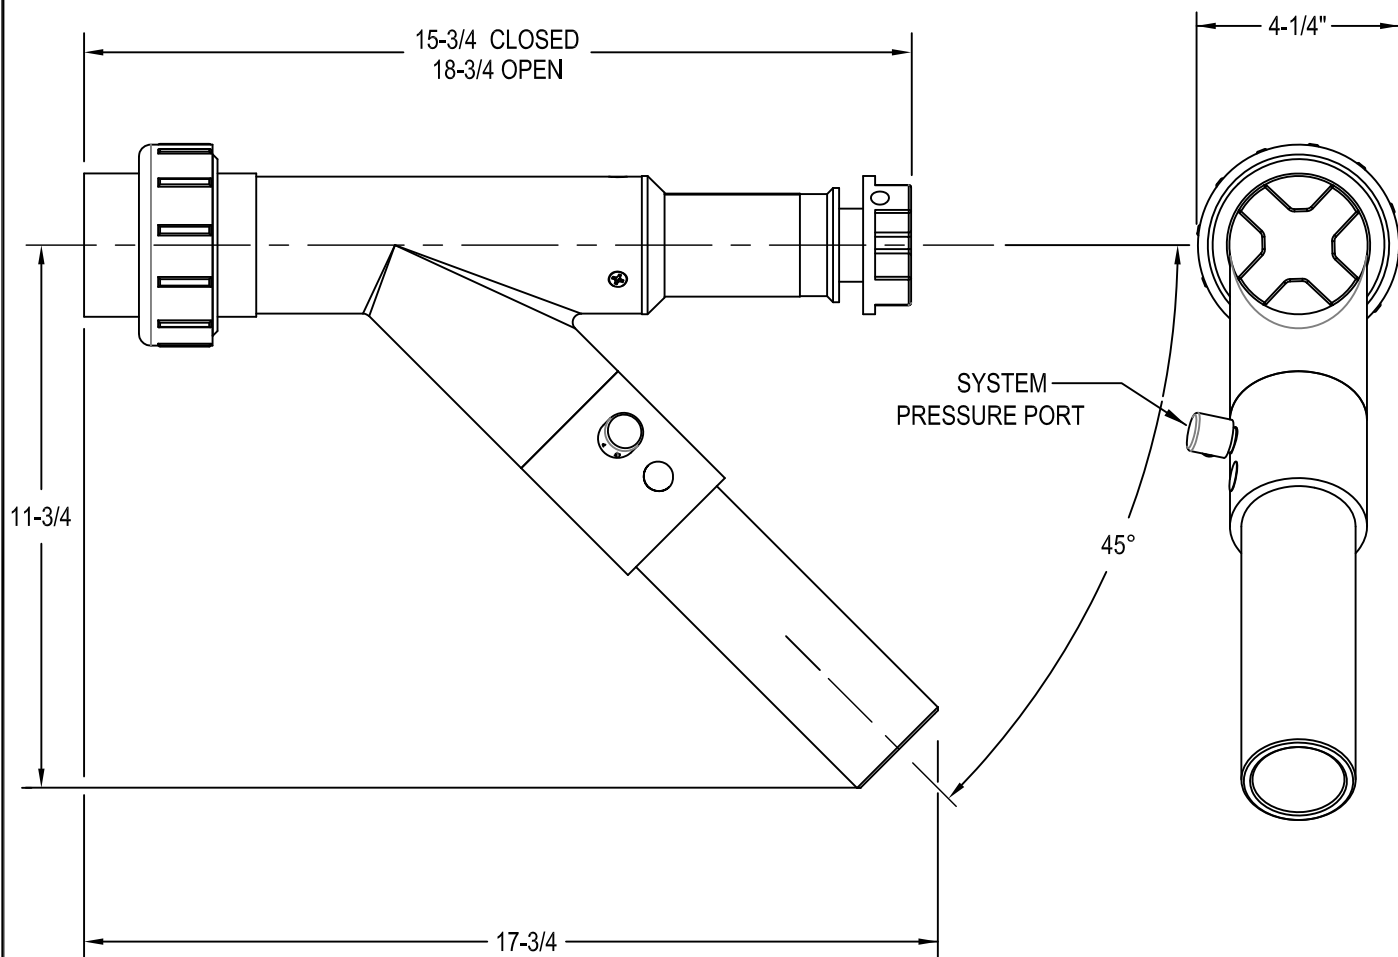

Exact-Flo CONTROL VALVE, 2" PVC, METERED SCALE FOR RECORDABLE ADJUSTMENTS AND QUICK CONNECT FITTING FOR SYSTEM PRESSURE.

SCALE 1 = 4

734-995-2547 -US HEADQUARTERS  
 734-995-1170 -FAX  
 800-624-2026 -NORTH AMERICA TOLL FREE  
 WWW.QEDENV.COM -WEB PAGE

TOLERANCES UNLESS OTHERWISE SPECIFIED		APPROVALS	DATE	TITLE
ANGULAR : 5°		DRAWN	12-18-18	Exact-Flo 2" PVC VALVE
FRAC : .XXX : .005		TONY RAMIREZ		
.XX : .01 .XXXX : .0005		DESIGNER	12-18-18	DWG No. 606311
MATERIAL	CHECKED	L/N/CFE	12-18-18	REV -
FINISH	APPROVED	L/N/CFE	12-18-18	SCALE 1 = 4
				SHT 1 OF 1