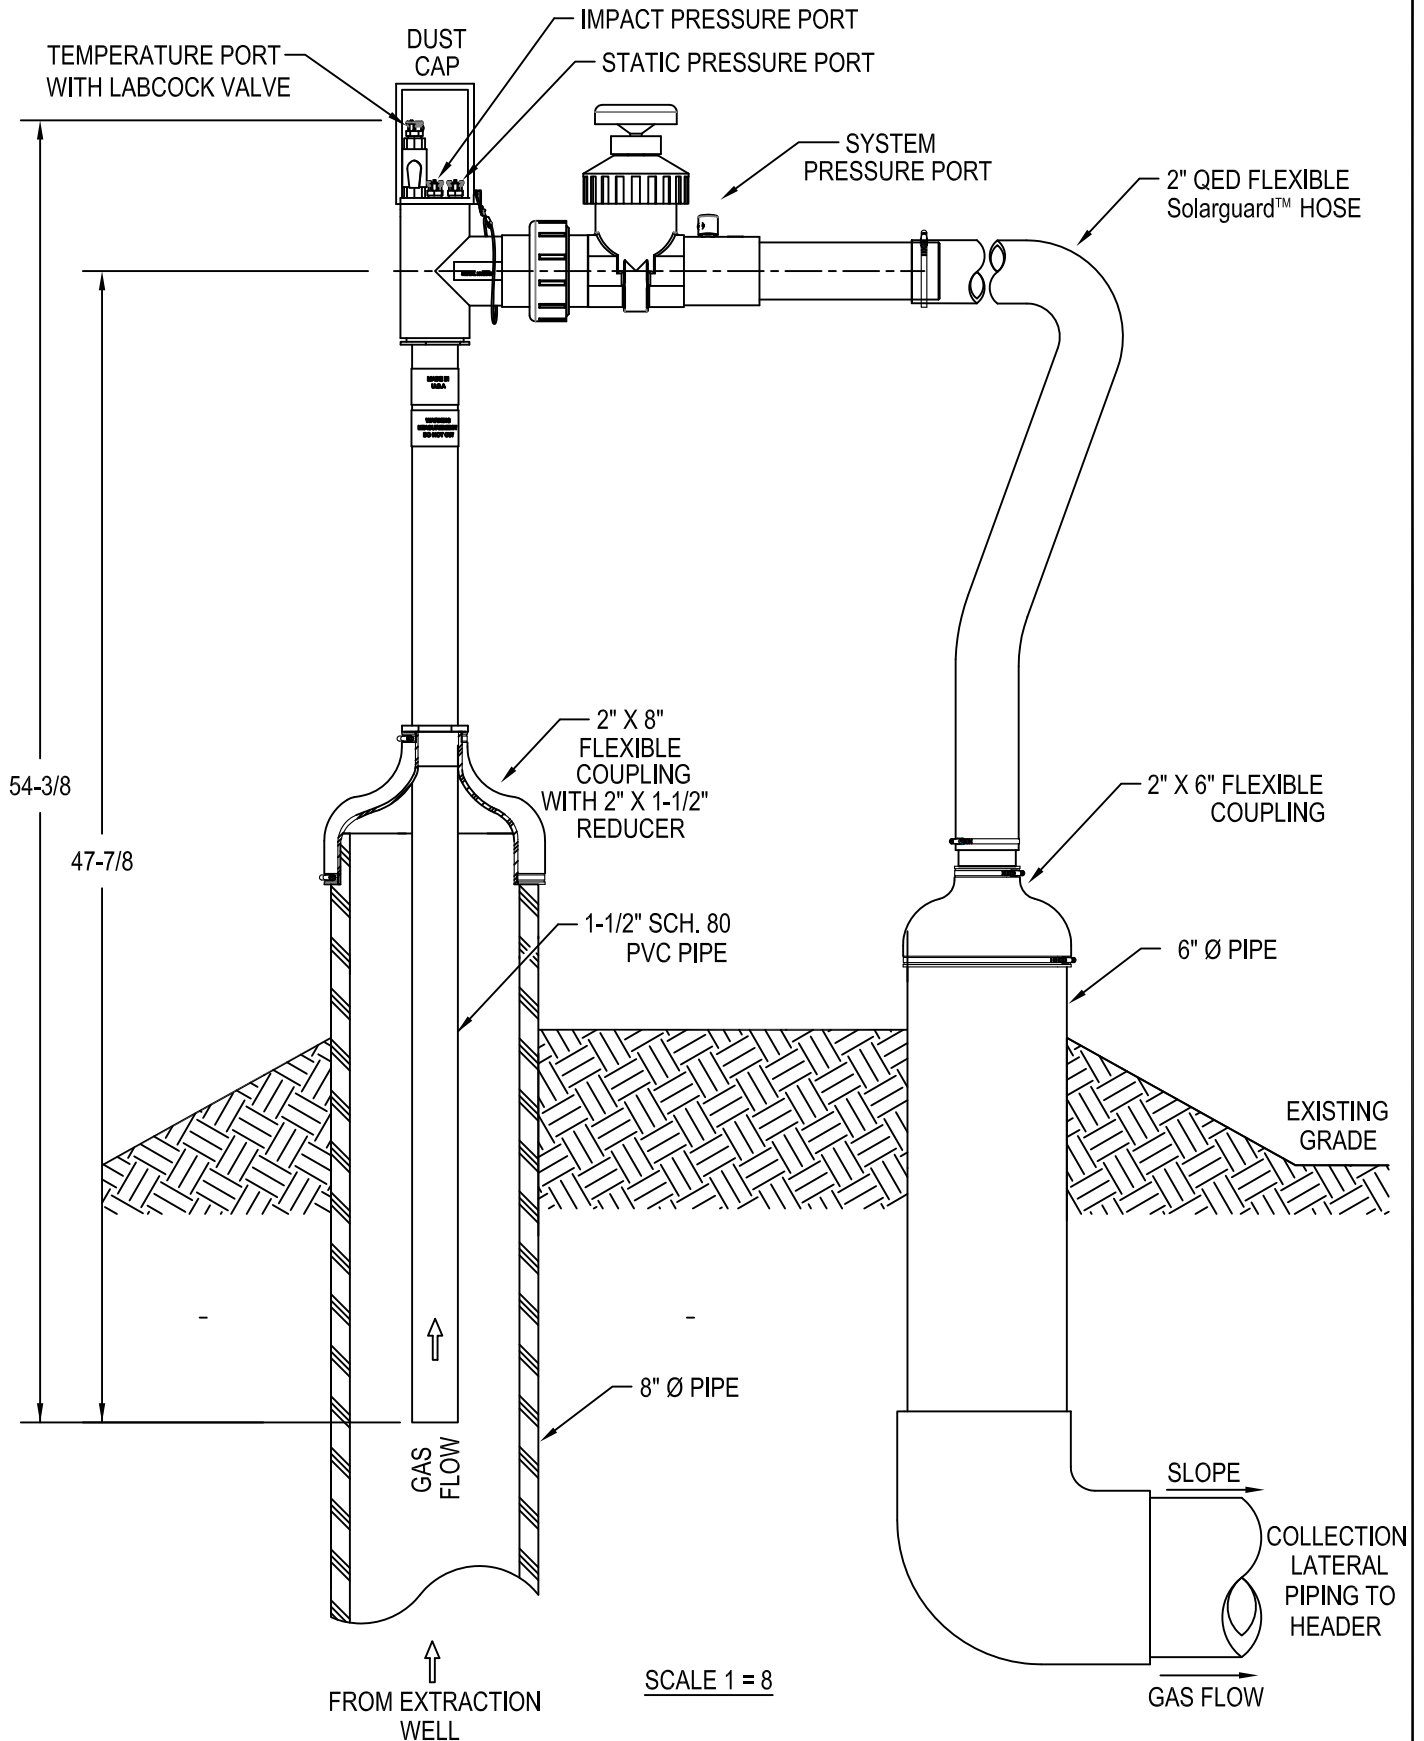

Accu-Flo WELLHEAD, 1.5" VERTICAL PVC WITH 2" GATE VALVE, QUICK CONNECT FOR STATIC AND IMPACT PRESSURE AND LABCOCK VALVE FOR TEMPERATURE. FULL ASSEMBLY 1-1/2" X 8"

734-995-2547 -US HEADQUARTERS
 734-995-1170 -FAX
 800-624-2026 -NORTH AMERICA TOLL FREE
 WWW.QEDENV.COM -WEB PAGE

TOLERANCES UNLESS OTHERWISE SPECIFIED		APPROVALS	DATE	TITLE
FRAC : .XXX : .005	ANGULAR : .5°	DRAWN TONY RAMIREZ	12-17-18	Accu-Flo WELLHEAD, 1.5" VERTICAL PVC WITH 2" GATE VALVE
.XX : .01	.XXXX : .0005	DESIGNER		
MATERIAL		N/CFE	12-18-18	DWG No. 606315
FINISH		CHECKED N/CFE	12-18-18	REV -
		APPROVED L/CFE	12-18-18	SCALE NDNE
				SHT 1 OF 1