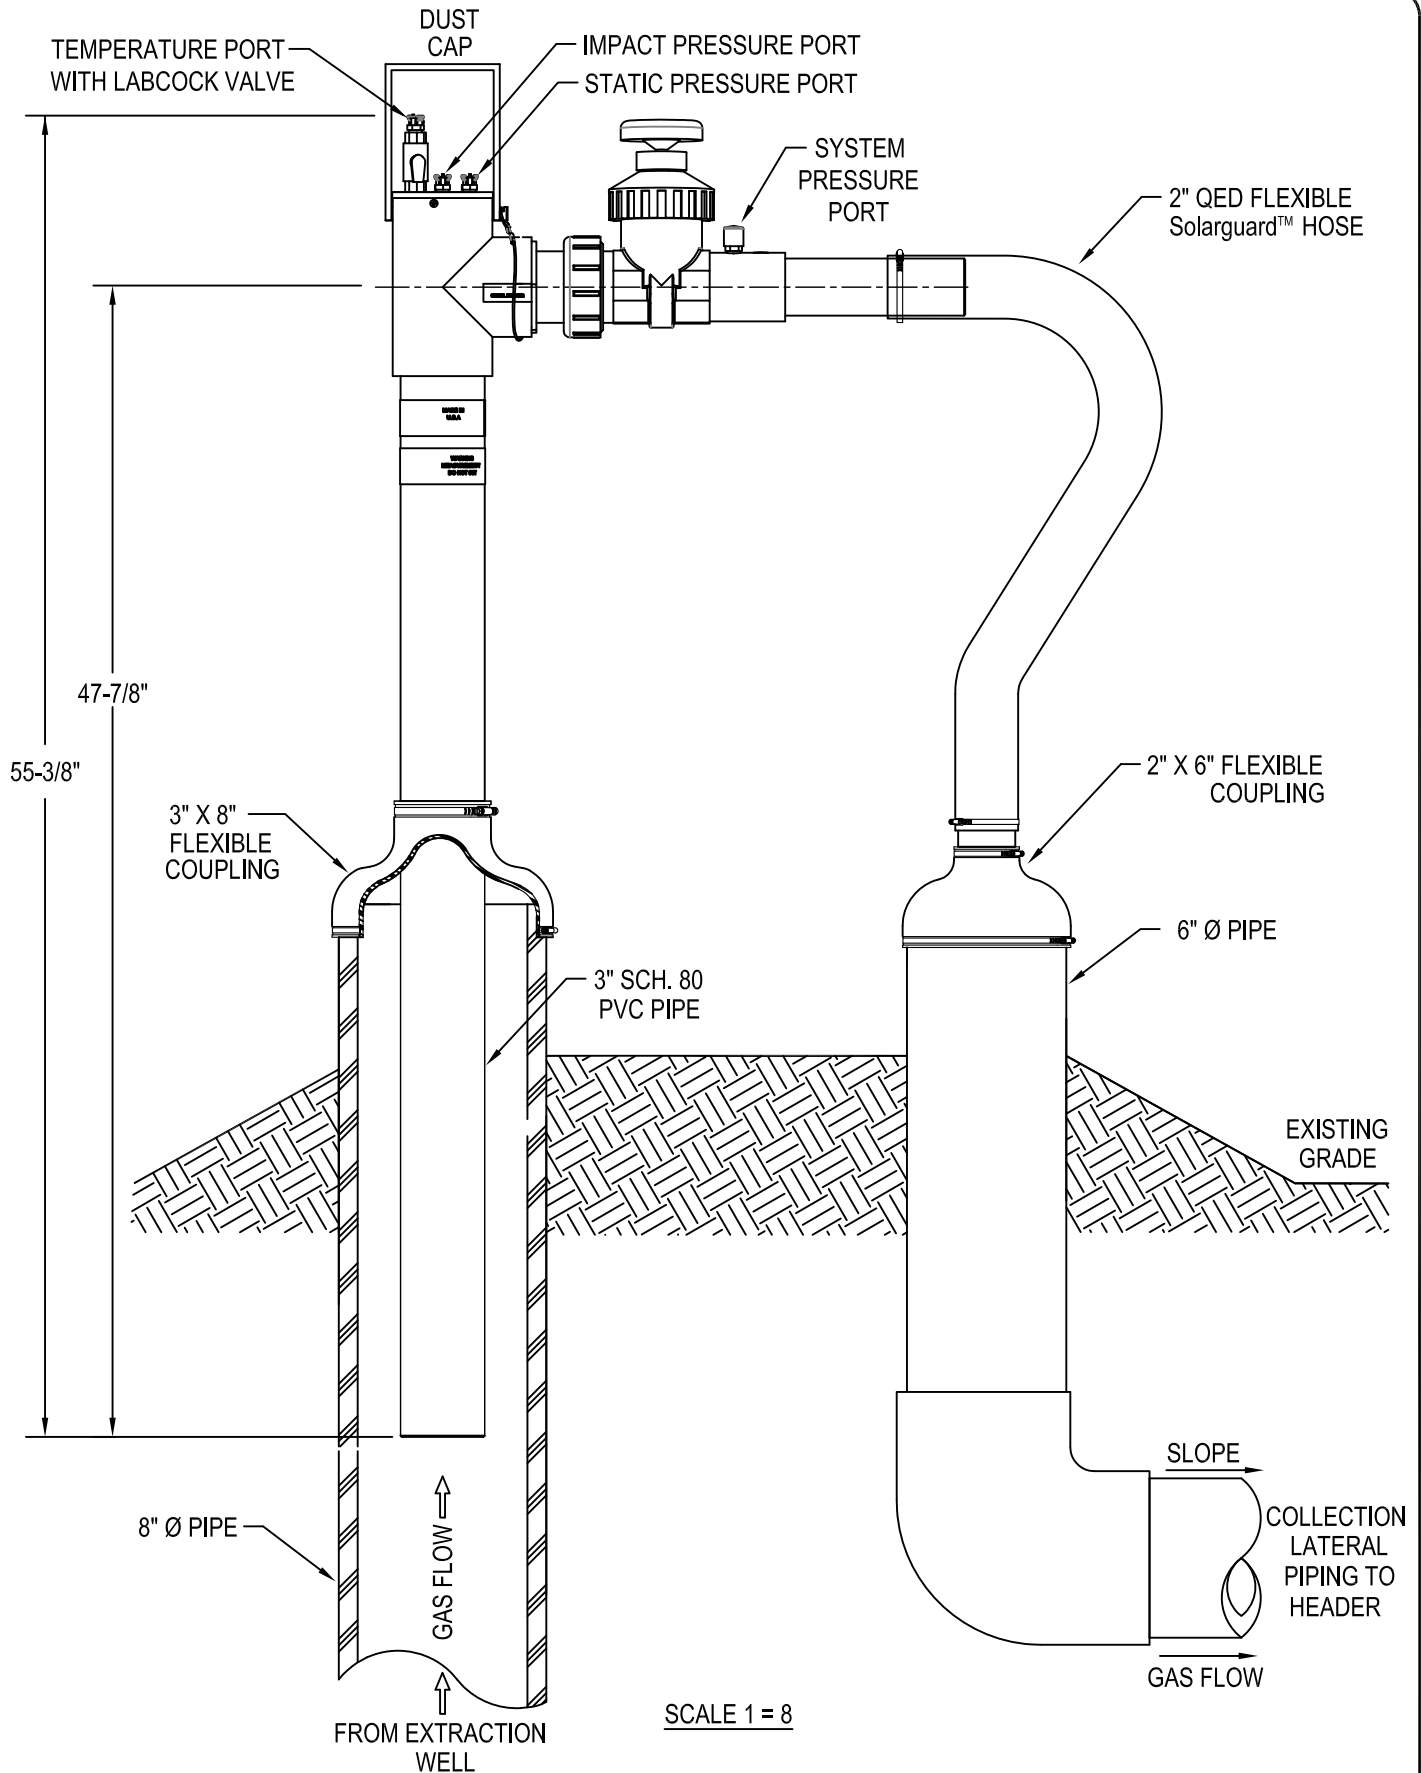

**Accu-Flo WELLHEAD, 3" VERTICAL PVC WITH 2" GATE VALVE, QUICK CONNECT FOR STATIC AND IMPACT PRESSURE AND LABCOCK VALVE FOR TEMPERATURE. FULL ASSEMBLY 3" X 8"**

SCALE 1 = 8

734-995-2547 -US HEADQUARTERS  
 734-995-1170 -FAX  
 800-624-2026 -NORTH AMERICA TOLL FREE  
 www.QEDENV.COM -WEB PAGE

UNLESS OTHERWISE SPECIFIED	APPROVALS	DATE
FRAC : .XXX : .005	DRAWN TONY RAMIREZ	12-28-18
.XX : .01 .XXXX : .0005	DESIGNER	
MATERIAL	CHECKED	
FINISH	APPROVED	

TITLE Accu-Flo WELLHEAD, 3" VERT. PVC W/2" GATE VALVE FULL ASSEMBLY 3" X 8"	
DWG No. 606355	REV -
SCALE NONE	SHT 1 OF 1